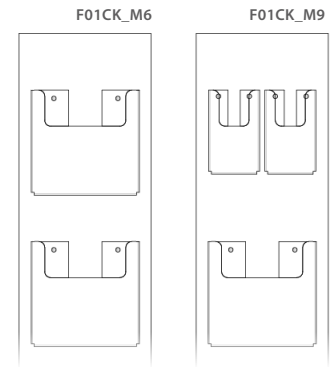

Cabinet Insert Faces

Cabinet Literature Holders

Cabinet Insert Faces

Cabinet Literature Holders

F01EK_B0_P

F01EK_B1_P

F01EK_B5_P

F01EK_C0_P

F01EK_M6_P

F01EK_M7_P

F01EK_M8_P

F01EK_M9_P

F01EK_M10_P

F01EK_M11_P

Header panels available
in every Fusion collection

17" Series
17.5" w X 81.0" h