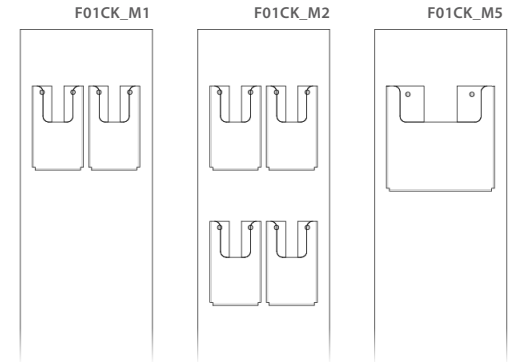

Cabinet Insert Faces

Cabinet Literature Holders

Cabinet Insert Faces

Cabinet Literature Holders

F01EK_B0_P

F01EK_B1_P

F01EK_B5_P

F01EK_C0_P

F01EK_M6_P

F01EK_M7_P

F01EK_M8_P

F01EK_M9_P

F01EK_M10_P

F01EK_M11_P

Header panels available
in every Fusion collection

17" Series
17.5" w X 81.0" h