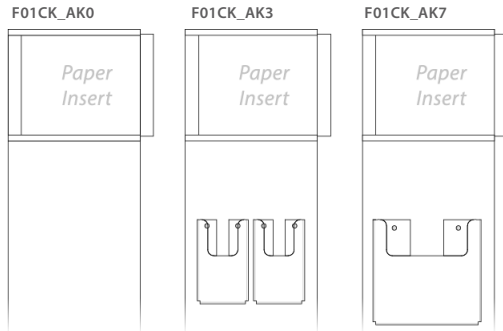

Cabinet Insert Faces

Cabinet Literature Holders

Cabinet Insert Faces

Cabinet Literature Holders

F01EK_B0_P

F01EK_B1_P

F01EK_B5_P

F01EK_C0_P

F01EK_M6_P

F01EK_M7_P

F01EK_M8_P

F01EK_M9_P

F01EK_M10_P

F01EK_M11_P

Header panels available
in every Fusion collection

17" Series
17.5" w X 81.0" h