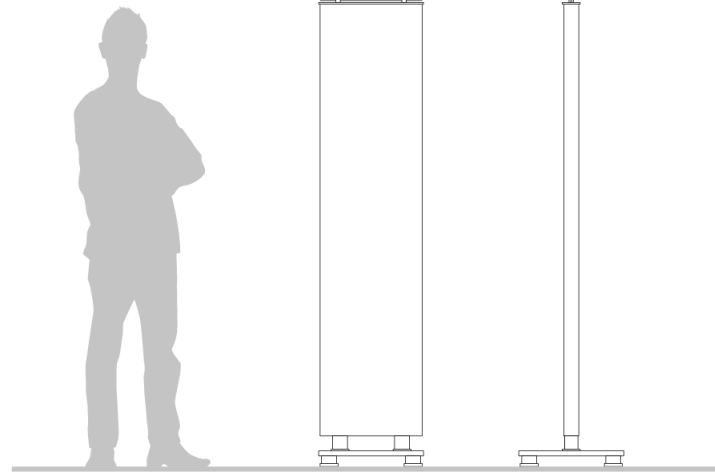

F01EK_M6_P

F01EK_M7_P

F01EK_M8_P

F01EK_M9_P

F01EK_M10_P

F01EK_M11_P

Header panels available
in every Fusion collection

17" Series
17.5" w X 81.0" h