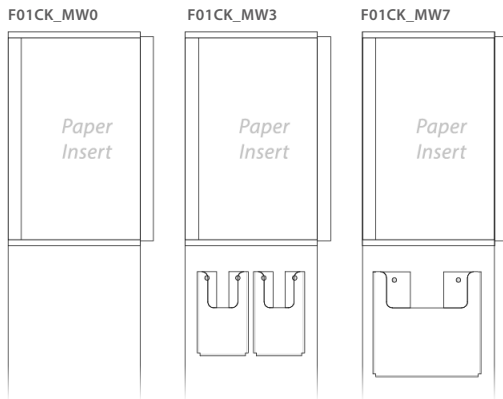

Cabinet Insert Faces

Cabinet Literature Holders

Cabinet Insert Faces

Cabinet Literature Holders

F01EK_B0_P

F01EK_B1_P

F01EK_B5_P

F01EK_C0_P

F01EK_M6_P

F01EK_M7_P

F01EK_M8_P

F01EK_M9_P

F01EK_M10_P

F01EK_M11_P

Header panels available
in every Fusion collection

17" Series
17.5" w X 81.0" h