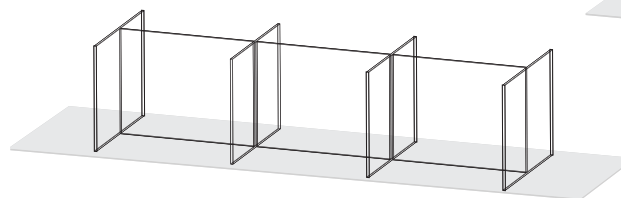

## Product Specifications

**Material:** Screen is rigid .25" clear acrylic or .25" polycarbonate

**Connectors and Adapters:** .5" HDPE (white, gray or black)

**Sizes:** 6 standard configurations (custom sizes available)

**Cleaning:** Cleanable utilizing EPA/CDC approved disinfectants

**Tool-free assembly:** 2 minute assembly

**Environmental:** 100% recyclable

**Ships flat/stores flat**

Square Table

Circular Table

Large Circular Table

Four Seat

Six Seat

Eight Seat