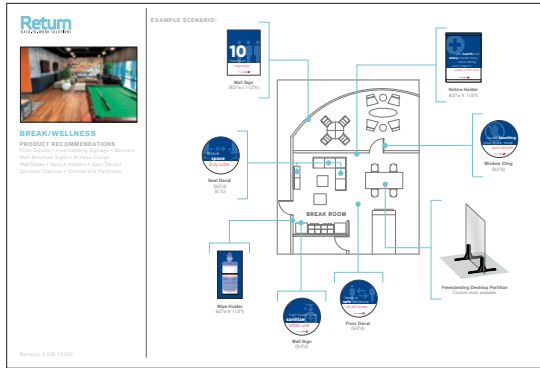

We all want to get back to our offices and working together. But to do so, our spaces need a critical new level of communication that will make everyone safer. That's why we created the Return signage system to simplify the process. It is the comprehensive platform of back-to-work messaging options and signage configurations designed to get you back to work faster. We even offer recommendations for 23 workplace scenarios that will provide guidance for specific spaces within your facility. And for complex campuses, our planners are ready to help. Or if you already know what you need, and need it fast, order from [Takeform.store](https://www.takeform.store) and your product will ship within seven days.

4 simple steps: Select messaging > Specify signage product > Choose color > Specify material

Messaging (Custom messaging available)

Return provides 125 standard messages organized into these seven functional categories to help you create healthy spaces throughout your workplace.

Signage Product Options (Custom shapes and sizes available)

Sign configurations for every situation. Any location. Every surface. Elevated aesthetic.

Large Wall Sign or Decal
(15.5" w x 21.5" h)

Wall Sign or Decal
(9.0" d)

Wall Sign or Decal
(8.0" w x 11.0" h)

Notice Holder
(8.5" w X 11.9" h)

Large Notice Holder
(11.0" w X 17.9" h)

Floor Decal
(9.0" d)

Seat Decal
(9.0" d)

Window Cling
(9.0" d)

Floor Decal
(18.0" w x 5.0" h)

Banner
(72.0" w X 24.0" h)