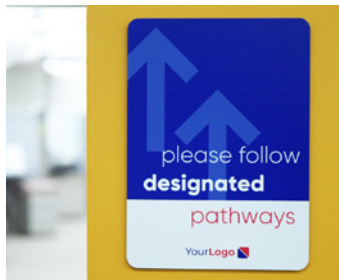

Lightweight Extruded Graphic Panel Wall Sign

For extended-temporary use, select this light weight durable display board.