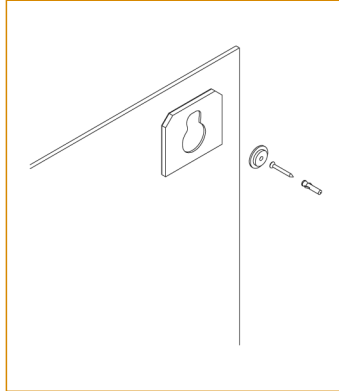

Tape Mount

Panels less than 900 sq. inches
(ideal for drywall and glass)

Cleat Mount

Cleat enables panel to lift
and remove easily

Locking Cleat Mount

Lock prevents unauthorized removal

Structural Adhesive

Approved for exterior applications;
(masonry surfaces)

Cable Mount

Multiple configurations:

- Floor / Ceiling
- Floor / Wall
- Wall / Ceiling
- Wall / Wall

Button with Stand-Offs Mount

Standard 1" diameter, 0.75" stand-offs

Decorative Security Mount

Hex head screw flush to face

11"wide

23"wide

47"wide

Standard Heights

**Custom sizes available*