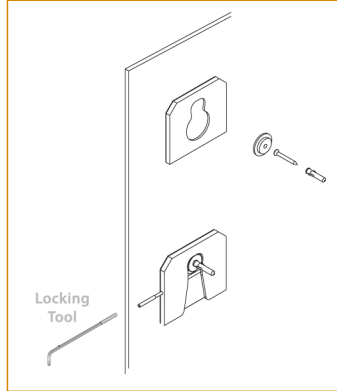

Tape Mount

Panels less than 900 sq. inches
(ideal for drywall and glass)

Cleat Mount

Cleat enables panel to lift
and remove easily

Locking Cleat Mount

Lock prevents unauthorized removal

Structural Adhesive

Approved for exterior applications;
(masonry surfaces)

Cable Mount

Multiple configurations:

- Floor / Ceiling
- Floor / Wall
- Wall / Ceiling
- Wall / Wall

Button with Stand-Offs Mount

Standard 1" diameter, 0.75" stand-offs

Decorative Security Mount

Hex head screw flush to face

11"wide

23"wide

47"wide

Standard Heights

**Custom sizes available*