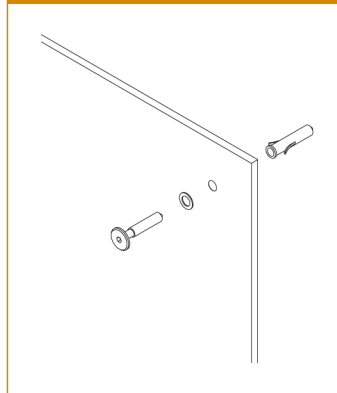

Tape Mount

Panels less than 900 sq. inches
(ideal for drywall and glass)

Cleat Mount

Cleat enables panel to lift
and remove easily

Locking Cleat Mount

Lock prevents unauthorized removal

Structural Adhesive

Approved for exterior applications;
(masonry surfaces)

Cable Mount

Multiple configurations:

- Floor / Ceiling
- Floor / Wall
- Wall / Ceiling
- Wall / Wall

Button with Stand-Offs Mount

Standard 1" diameter, 0.75" stand-offs

Decorative Security Mount

Hex head screw flush to face

11"wide

23"wide

47"wide

Standard Heights

**Custom sizes available*