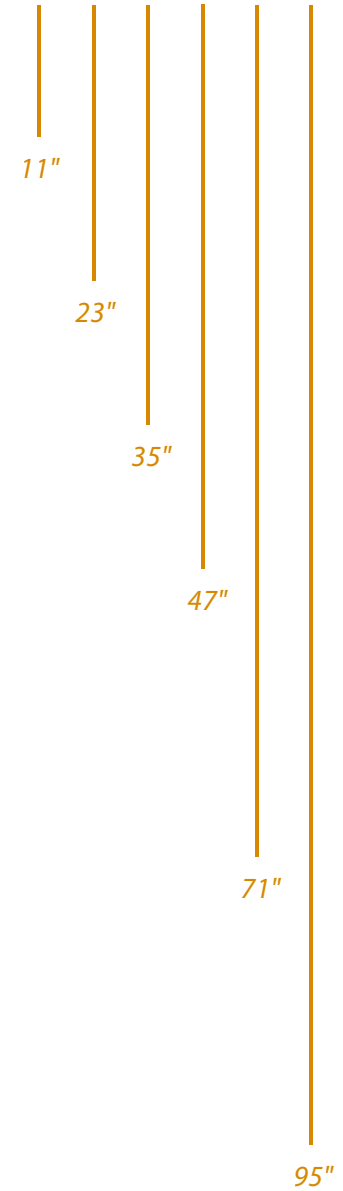

Tape Mount

Panels less than 900 sq. inches
(ideal for drywall and glass)

Cleat Mount

Cleat enables panel to lift
and remove easily

Locking Cleat Mount

Lock prevents unauthorized removal

Structural Adhesive

Approved for exterior applications;
(masonry surfaces)

Cable Mount

Multiple configurations:

- Floor / Ceiling
- Floor / Wall
- Wall / Ceiling
- Wall / Wall

Button with Stand-Offs Mount

Standard 1" diameter, 0.75" stand-offs

Decorative Security Mount

Hex head screw flush to face

11"wide

23"wide

47"wide

Standard Heights

**Custom sizes available*