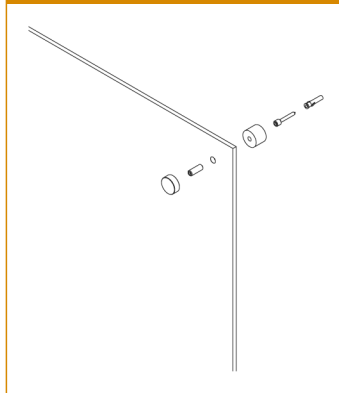

Tape Mount

Panels less than 900 sq. inches
(ideal for drywall and glass)

Cleat Mount

Cleat enables panel to lift
and remove easily

Locking Cleat Mount

Lock prevents unauthorized removal

Structural Adhesive

Approved for exterior applications;
(masonry surfaces)

Cable Mount

Multiple configurations:

- Floor / Ceiling
- Floor / Wall
- Wall / Ceiling
- Wall / Wall

Button with Stand-Offs Mount

Standard 1" diameter, 0.75" stand-offs

Decorative Security Mount

Hex head screw flush to face

11"wide

23"wide

47"wide

Standard Heights

**Custom sizes available*