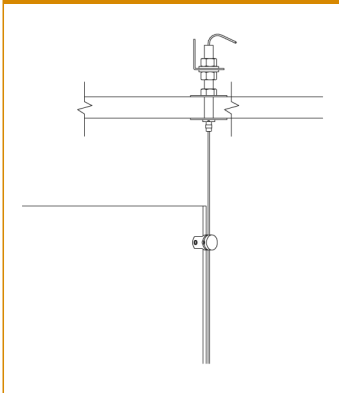

Tape Mount

Panels less than 900 sq. inches
(ideal for drywall and glass)

Cleat Mount

Cleat enables panel to lift
and remove easily

Locking Cleat Mount

Lock prevents unauthorized removal

Structural Adhesive

Approved for exterior applications;
(masonry surfaces)

Cable Mount

Multiple configurations:

- Floor / Ceiling
- Floor / Wall
- Wall / Ceiling
- Wall / Wall

Button with Stand-Offs Mount

Standard 1" diameter, 0.75" stand-offs

Decorative Security Mount

Hex head screw flush to face

11"wide

23"wide

47"wide

Standard Heights

**Custom sizes available*