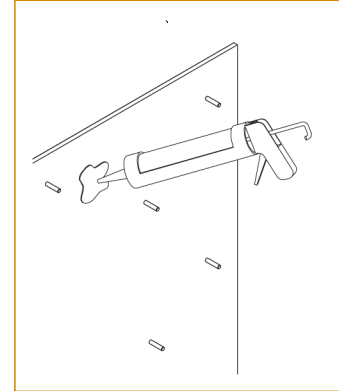

Tape Mount

Panels less than 900 sq. inches
(ideal for drywall and glass)

Cleat Mount

Cleat enables panel to lift
and remove easily

Locking Cleat Mount

Lock prevents unauthorized removal

Structural Adhesive

Approved for exterior applications;
(masonry surfaces)

Cable Mount

Multiple configurations:

- Floor / Ceiling
- Floor / Wall
- Wall / Ceiling
- Wall / Wall

Button with Stand-Offs Mount

Standard 1" diameter, 0.75" stand-offs

Decorative Security Mount

Hex head screw flush to face

11"wide

23"wide

47"wide

Standard Heights

**Custom sizes available*